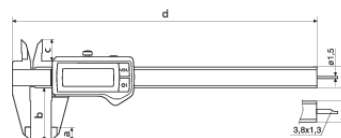

Product features:

- High contrast analog display
- Locking screw above
- Lapped guide way
- Measuring blade for inside measurements
- Slide and beam made of hardened stainless steel
- Step measuring function
- Immediate measurements due to the Reference system
- Raised guide ways for the protection of the scale
- Excellent resistance against dust, coolants and lubricants
- Dirt wipers are integrated in the slide

Energy supply:

Battery life approx. 3 years (approx. 0.5 in wireless mode)

Scope of delivery:

- Battery
- Instruction manual
- Case

Order-No.: 4103400

Technical Data

Measuring range from	0 mm
Measuring range up to	150 mm
Measuring range from	0 in
Measuring range up to	6 in
Resolution	0,01 mm
Resolution	0,0005 in
Error limit	0,03 mm
Height of digits	11 mm

Dimensions

a	10 mm
b	40 mm
c	16 mm
d	235 mm
e	16 mm

Accessories

Bezeichnung	Typ	Artikel-Nr.
Depth bridge	16 Em	4102020
Receiver	i-Stick	4102220