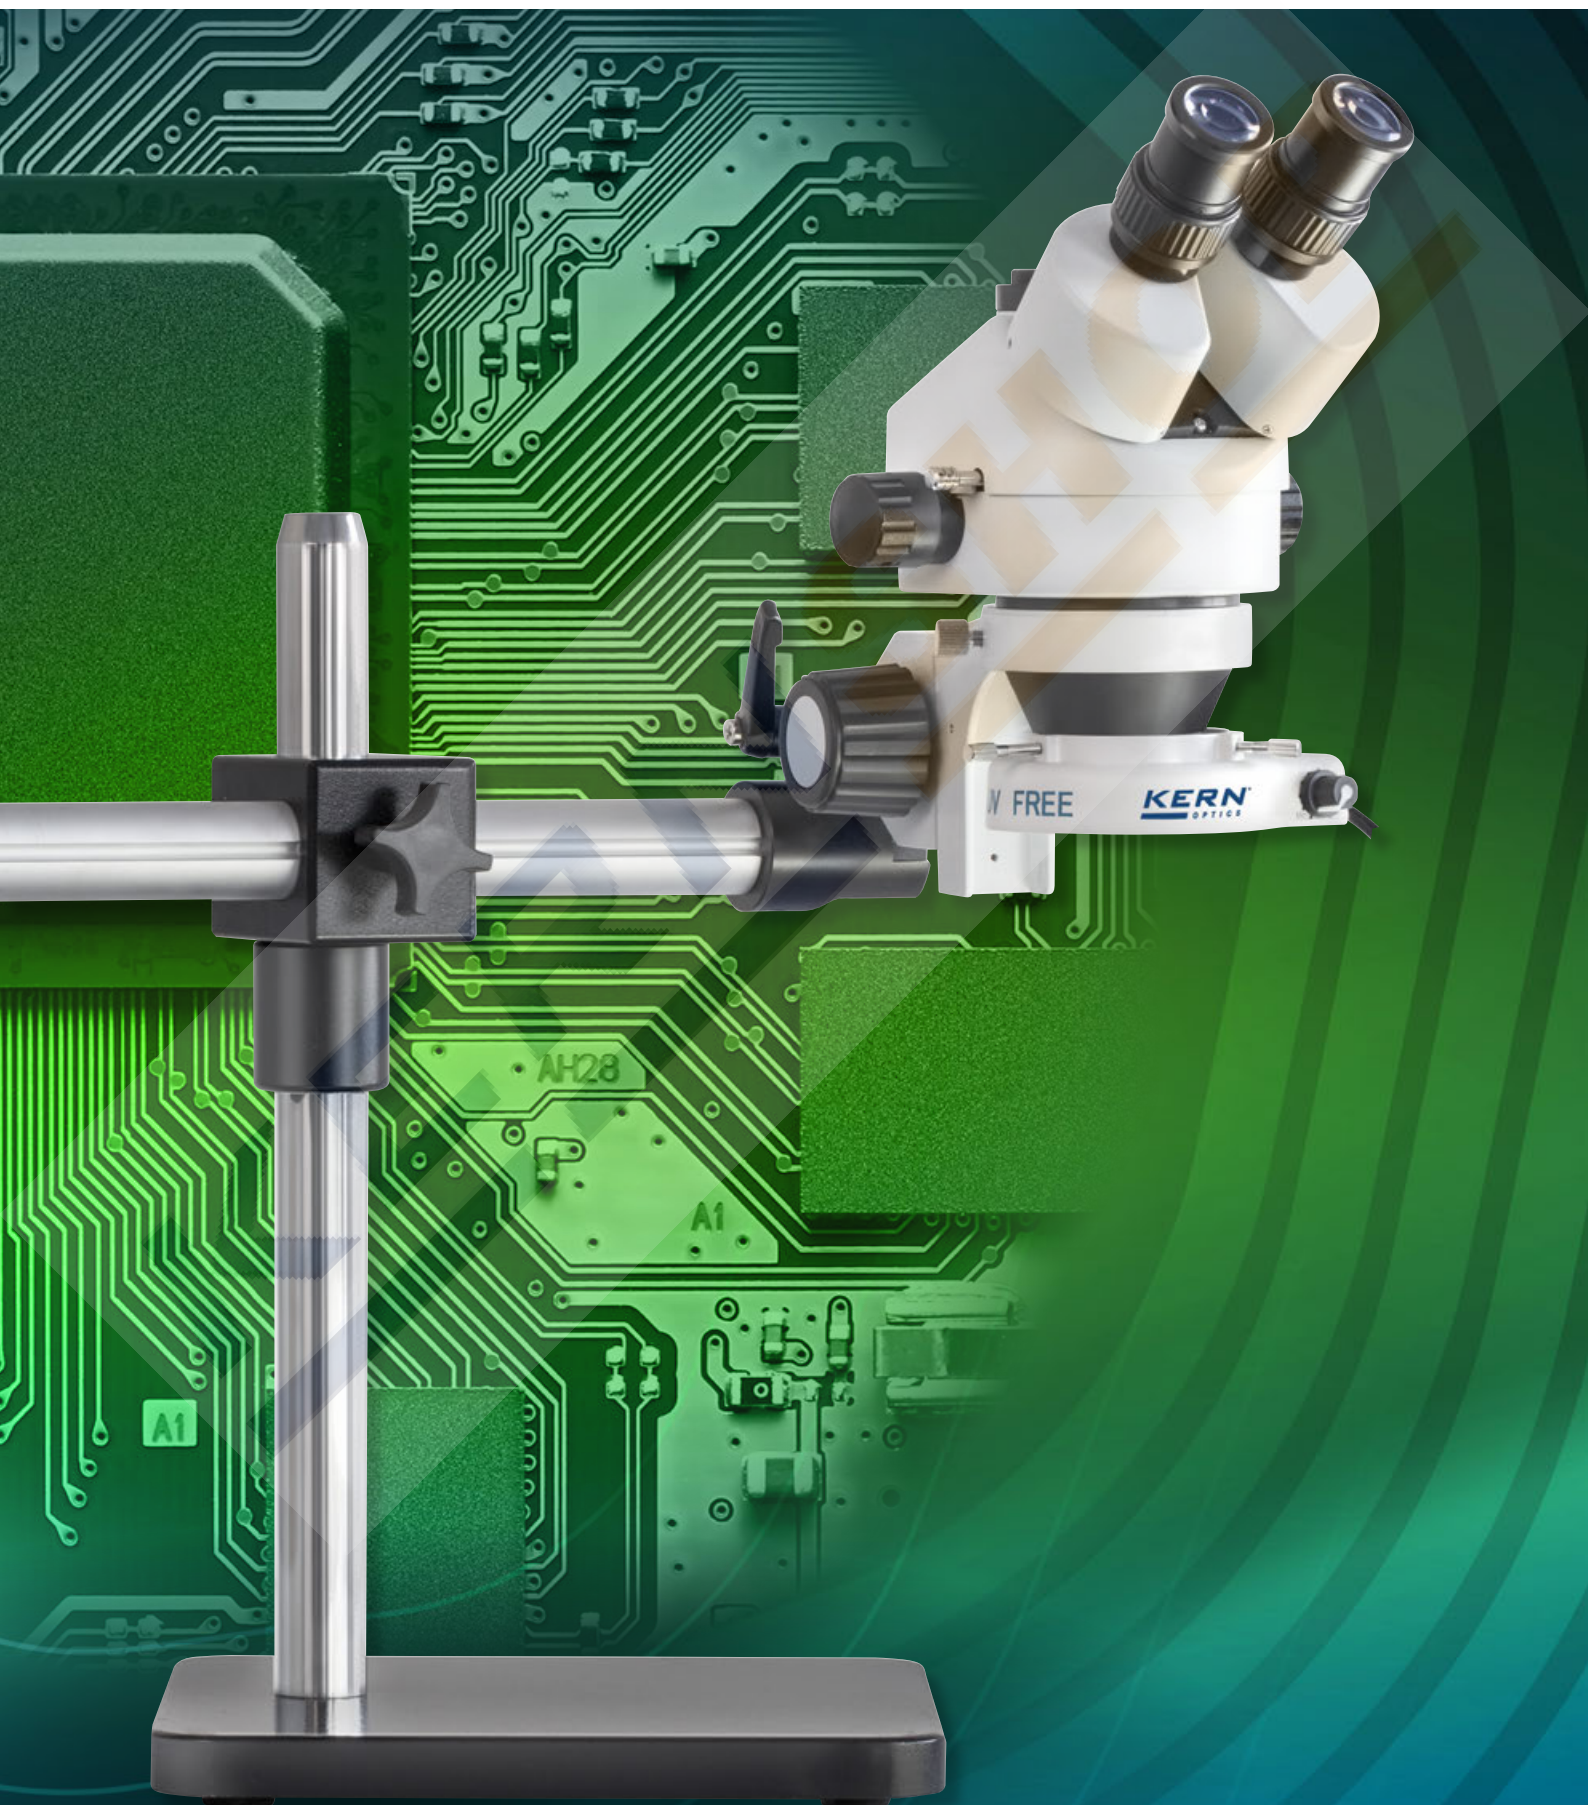

7 Stereo microscope sets