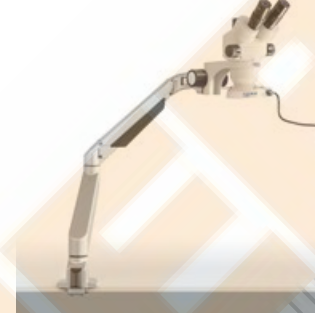

Predefined stereo microscope sets with PREMIUM universal stand and illumination for your functional workplace

Features

- Sets which have already been defined, consisting of a stereo microscope head, a universal stand, a holder, a ring illumination and a dust cover from our range

- Simple – convenient – affordable
- This saves you spending time on configuration and being spoilt for choice in the combination of different components. In this way you get an expensive and highly-flexible solution for your microscope workplace

Model	Microscope head		Stand	Holder	Illumination
	Tube	Objective Zoom			
OZM 912	Binocular (OZM 546)	0,7x - 4,5x	Telescopic arm with plate (OZB-A5201)	With coarse focusing knob Adjustable torque on the hand wheels (OZB-A5301)	4,5 W LED ring light (OBB-A6102)
OZM 913	Trinocular (OZM 547)	0,7x - 4,5x	Telescopic arm with plate (OZB-A5201)	With coarse focusing knob Adjustable torque on the hand wheels (OZB-A5301)	4,5 W LED ring light (OBB-A6102)
OZM 932	Binocular (OZM 546)	0,7x - 4,5x	Ball-bearing double telescopic arm with plate (OZB-A5203)	With coarse focusing knob Adjustable torque on the hand wheels (OZB-A5301)	4,5 W LED ring light (OBB-A6102)
OZM 933	Trinocular (OZM 547)	0,7x - 4,5x	Ball-bearing double telescopic arm with plate (OZB-A5203)	With coarse focusing knob Adjustable torque on the hand wheels (OZB-A5301)	4,5 W LED ring light (OBB-A6102)
OZM 952	Binocular (OZM 546)	0,7x - 4,5x	Jointed arm with clamp (OZM-A5212)	With coarse focusing knob Adjustable torque on the hand wheels (OZB-A5301)	4,5 W LED ring light (OBB-A6102)
OZM 953	Trinocular (OZM 547)	0,7x - 4,5x	Jointed arm with clamp (OZM-A5212)	With coarse focusing knob Adjustable torque on the hand wheels (OZB-A5301)	4,5 W LED ring light (OBB-A6102)
OZM 982	Binocular (OZM 546)	0,7x - 4,5x	Spring loaded arm with clamp (OZB-A6302)	With coarse focusing knob Adjustable torque on the hand wheels	4,5 W LED ring light (OBB-A6102)
OZM 983	Trinocular (OZM 547)	0,7x - 4,5x	Spring loaded arm with clamp (OZB-A6302)	With coarse focusing knob Adjustable torque on the hand wheels	4,5 W LED ring light (OBB-A6102)